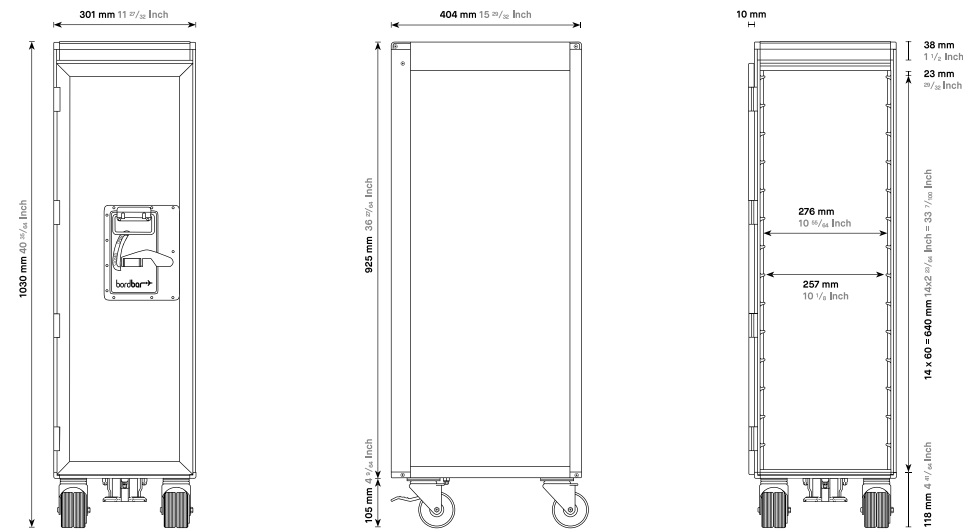

Details

Blueprints

bordbar Trolleys