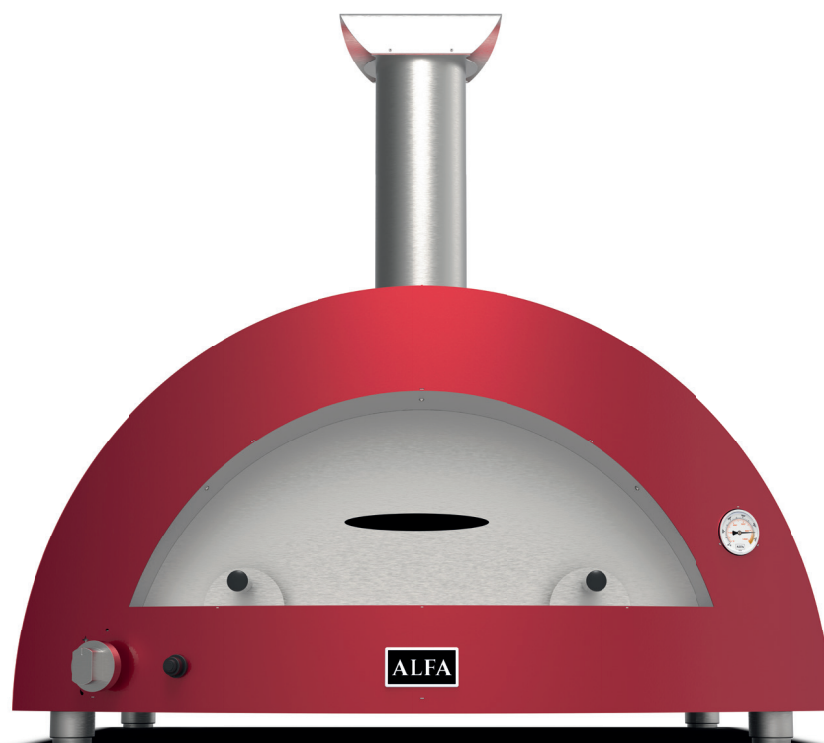

ALFA

MODERNO 5 PIZZE

Data Sheets - Scheda Tecnica

ANTIQUÉ RED

FXMD-5-GROA

ARDESIA GREY

FXMD-5-GGRA

FIRE YELLOW

FXMD-5-GGIA

Weight Peso	175 kg 386 lbs	Materials Materiali	Stainless Steel, iron sheet, Ceramic fiber Acciaio inox, lamiera ferro, Fibroceramica		
Cooking floor Piano Cottura	85x70 cm 34 x 28 in	Type of refractory Tipo di refrattario	Alumina silicate HeatKeeper™ Firebrick Tavella HeatKeeper™ silico-alluminoso		
Max oven temperature Temperatura massima	500°C 1000°F	Recommended fuel Combustibile consigliato	LPG gas (G30 / G31) Gas GPL (G30 / G31)	Natural Gas (G20) Gas Metano (G20)	
Heating time Minuti per scaldare	30'	Gas category Categoria gas	I3+ GPL		I2H (METANO)
Pizza capacity Numero Pizze	5 Ø30cm	Operation Funzionamento	30 mbar 11 in WC	50 mbar	20 mbar 4 in WC
Heat capacity Potenza nominale	30 kW 102.364 Btu/h	Max consumption Consumo Massimo	2.1 kg/h	2.07 kg/h	2 m³/h